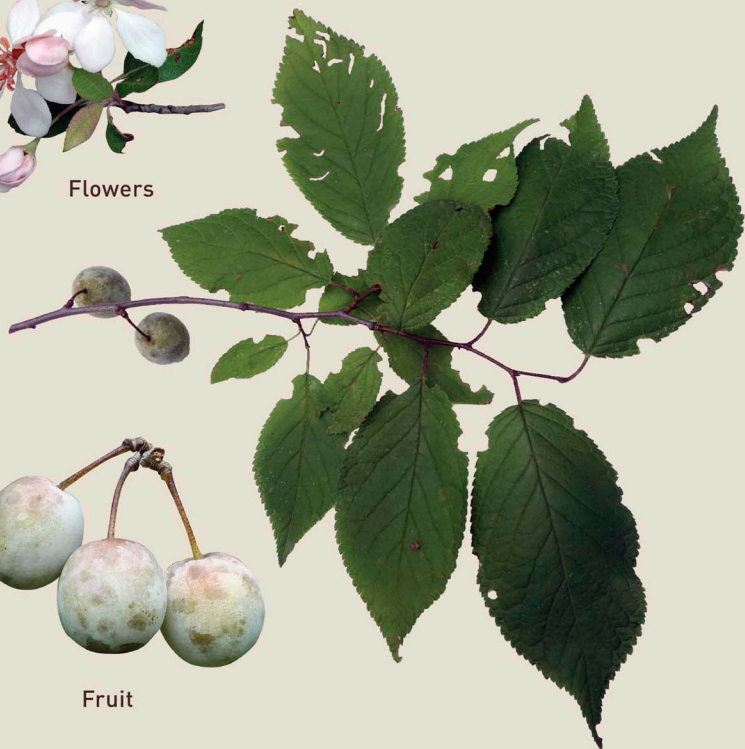

Flowers

Fruit

Height range 15-30'

# Southern Crab Apple

### The Rose Family (Rosaceae)

**Basic Description:** Small tree with a broad open crown, narrow, deciduous leaves arranged alternately along the twig, armed with thorns. Thin reddish-brown bark with vertical fissures.

**Interesting Facts:** Small tart apple makes good jelly because of its high pectin content. Hard heavy wood used for tool handles.

**Flower:** Five petaled blossoms appear in spring, flowering at first pink then fading to white. Insects must carry pollen from flowers on one tree to flowers on another tree in order to produce fruit (cross pollination).