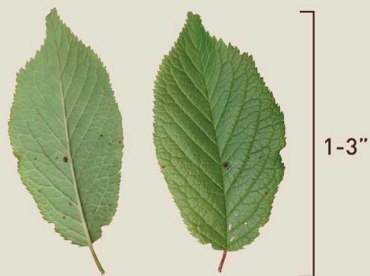

Flowers

Fruit

Height range 15-30'

# Southern Crab Apple

### The Rose Family (Rosaceae)

**Basic Description:** Small tree with a broad open crown, narrow, deciduous leaves arranged alternately along the twig, armed with thorns. Thin reddish-brown bark with vertical fissures.

**Interesting Facts:** Small tart apple makes good jelly because of its high pectin content. Hard heavy wood used for tool handles.

**Flower:** Five petaled blossoms appear in spring, flowering at first pink then fading to white. Insects must carry pollen from flowers on one tree to flowers on another tree in order to produce fruit (cross pollination).