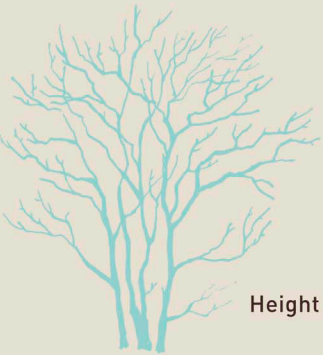

Fruit

Flowers

Height range 12-15'

**Flower:** Small, pale, yellow-green, bell-shaped, appearing at the base of the leaves in late spring.

**Fruit:** .3" in diameter, red to black, round drupe that ripens in late summer.

**Wildlife Value:** Serves as a host for the Snout butterfly; songbirds and other wildlife consume the berries.