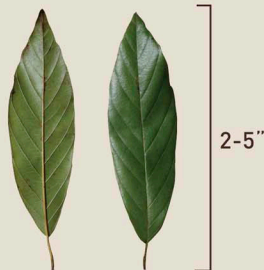

Fruit

Flowers

Height range 12-15'

**Flower:** Small, pale, yellow-green, bell-shaped, appearing at the base of the leaves in late spring.

**Fruit:** .3" in diameter, red to black, round drupe that ripens in late summer.

**Wildlife Value:** Serves as a host for the Snout butterfly; songbirds and other wildlife consume the berries.