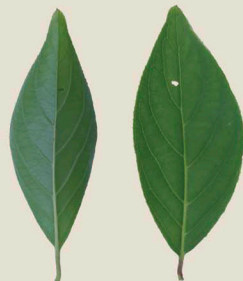

Flowers

Fruit

Height range 3-10'

1-3.5"

**Interesting Facts:** Flowers open gradually from base to tip.

**Flower:** Appearing on the tips of the arching branches in late spring, the small, creamy white, fragrant flowers are arranged on a 4" drooping spire, similar to a slender bottlebrush.

**Fruit:** Small capsules on a fruiting stalk are green, brown when mature, not showy, but winter persistent and a distinguishing identification feature.

**Wildlife Value:** Butterflies, bees and wasps attracted to flower nectar.