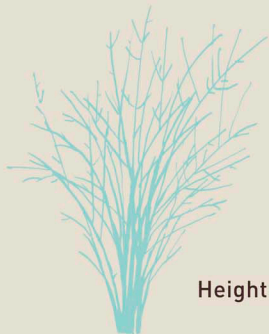

Fruit

Flowers

Height range 10-20'

1-4.5"

### The Honeysuckle Family (Caprifoliaceae)

**Basic Description:** A large shrub or small tree with multiple, erect, arching stems in a loose round shape. The leaves, which are coarsely toothed, opposite and deciduous, turn yellow to wine-red in fall.