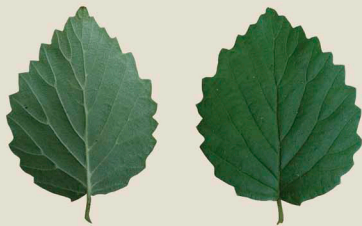

Fruit

Flowers

Height range 10-20'

1-4.5"

## *Viburnum dentatum*

### The Honeysuckle Family (Caprifoliaceae)

**Basic Description:** A large shrub or small tree with multiple, erect, arching stems in a loose round shape. The leaves, which are coarsely toothed, opposite and deciduous, turn yellow to wine-red in fall.

**Interesting Facts:** The straight branches were used by Native Americans to make arrows.

**Flower:** White, flat-topped flower clusters are 2-4" across.

**Fruit:** Dark blue berries.

**Wildlife Value:** The dense foliage and berries provide food and cover to songbirds and small mammals. Arrowwood is a source of nectar and pollen for bees, flies and beetles, some of which are predatory and parasitoid insects. It is a larval host of the Spring Azure butterfly.