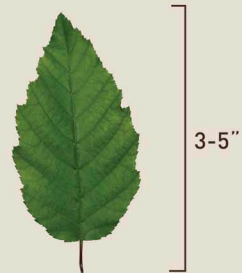

American Hornbeam

Carpinus caroliniana

The Birch Family (Betulaceae)

Basic Description: American Hornbeam is also known as Ironwood, Blue Beech, and Musclewood. It is a small tree with a smooth, light colored, "muscled" bark and alternate, deciduous leaves.

Interesting Facts: Ironwood is not a viable lumber source, but its very strong heartwood makes it a good wood source for tools and dishware. Host plant for the Eastern Tiger Swallowtail, Striped Hairstreak and Red-spotted Purple butterfly species.

Flower: Male flowers: a slender, yellow-green catkin, 1-2" long; Female flowers: fuzzy, yellow-green catkins, .5-.75" long.

Fruit: Nutlet with a green three-winged bract found in hanging clusters .

Wildlife Value: Leaves, twigs, and nutlets are a food source for birds and mammals, and a construction material for beavers.

Habitat: Shaded woods, streams, river banks, flood plains, bottomlands.

Height range 20-40'

LEAF TYPE

SIMPLE

POLLINATOR

WIND

WILDLIFE VALUE

MEDIUM