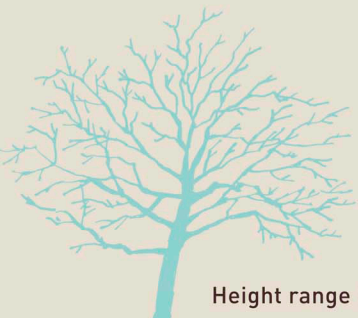

American Hornbeam

Carpinus caroliniana

The Birch Family (Betulaceae)

Basic Description: American Hornbeam is also known as Ironwood, Blue Beech, and Musclewood. It is a small tree with a smooth, light colored, "muscled" bark and alternate, deciduous leaves.

Flower: Male flowers: a slender, yellow-green catkin, 1-2" long; Female flowers: fuzzy, yellow-green catkins, .5-.75" long.

Fruit: Nutlet with a green three-winged bract found in hanging clusters .

Wildlife Value: Leaves, twigs, and nutlets are a food source for birds and mammals, and a construction material for beavers.

Habitat: Shaded woods, streams, river banks, flood plains, bottomlands.

Height range 20-40'

LEAF TYPE

SIMPLE

POLLINATOR

WIND

WILDLIFE VALUE

MEDIUM