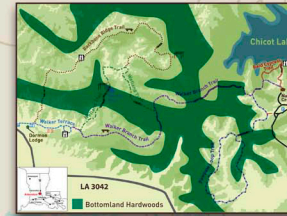

Habitat

Bottomland Hardwood Forest

What is a Bottomland Hardwood Forest?

A hardwood forest that occurs in low-lying floodplain areas surrounding rivers and lakes.

What is important about Bottomland Hardwood Forests?

What are the primary hardwood trees that are located in these forests in the Arboretum?

Pignut Hickory, American Elm, Water Oak, Sweetgum and Swamp Red Maple. Sweetgums have distinctive star-shaped leaves and Swamp Red Maple leaves are white on the back and can turn bright red in the fall. Pignut Hickories have a distinctive criss-crossed bark while American Elms have a flat, wide ridged, gray bark.

Black Bear Cubs

Barred Owl

Where in the Louisiana State Arboretum do Bottomland Hardwood Forests tend to occur?

This location is the best example of a Bottomland Hardwood Forest in the Arboretum. When the water level in Chicot Lake rises this low-lying area will flood. There are also examples of a Bottomland Hardwood Forest along the Wetland Trail and on other parts of the Walker Branch Trail.