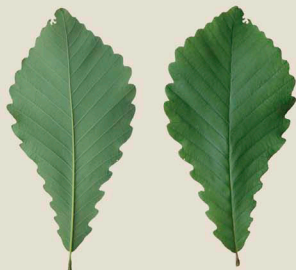

Height range 60-100'

5-10"

LEAF TYPE

SIMPLE

POLLINATOR

WIND

WILDLIFE VALUE

HIGH